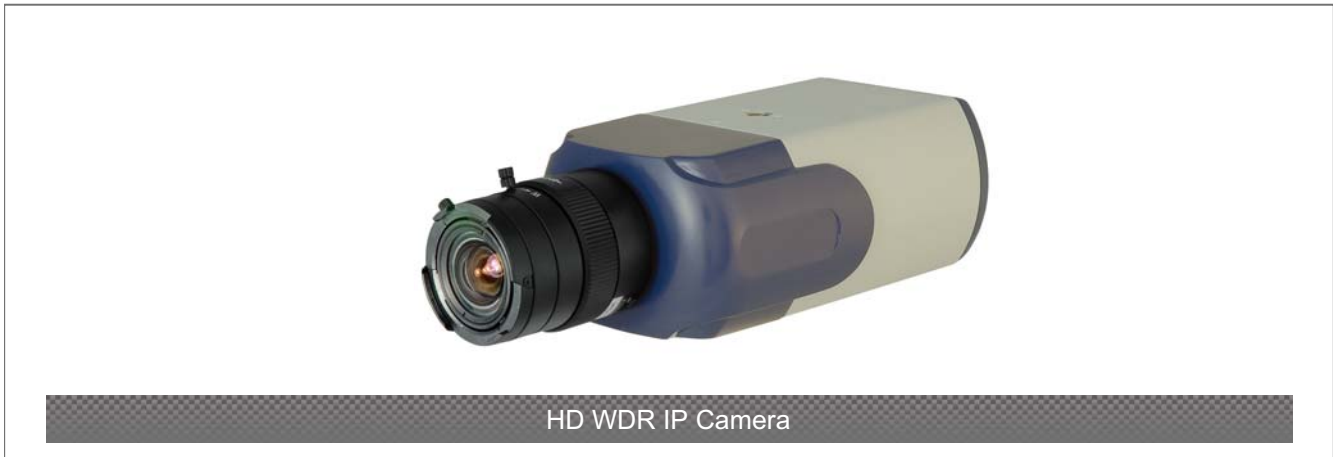

Megapixel IP Camera

network DynaHawk™ 061 Series

Dimension

Features

- Sony Progressive Scan CCD/CMOS Sensor
- NEW** • 720p Real-time at dual streams
- H.264, MPEG-4, and MJPEG Compression
- NEW** • Integrated Real-time WDR
- NEW** • 2D / 3D Noise Reduction
 - Motion Detection
 - Electronic Image Stabilization
 - True Day/Night (ICR)
 - Micro SD Support
 - BNC Analog Output