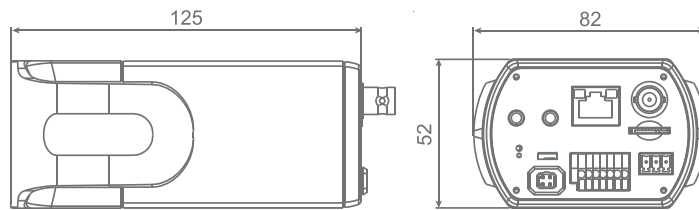

Megapixel IP Camera

network DynaHawk™ 061 Series

Dimension

Features

- Sony Progressive Scan CCD/CMOS Sensor
- **NEW** • 720p Real-time at dual streams
- H.264, MPEG-4, and MJPEG Compression
- **NEW** • Integrated Real-time WDR
- **NEW** • 2D / 3D Noise Reduction
  - Motion Detection
  - Electronic Image Stabilization
  - True Day/Night (ICR)
  - Micro SD Support
  - BNC Analog Output

HD

2D / 3D Noise Reduction