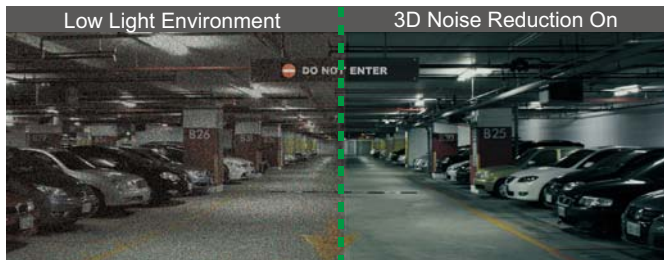

2D / 3D Noise Reduction