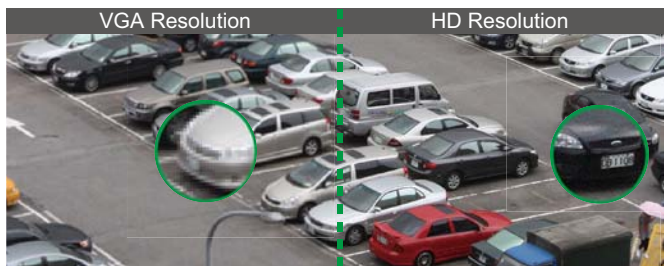

Megapixel IP Camera

network DynaHawk™ 061 Series

Dimension

Features

- Sony Progressive Scan CCD/CMOS Sensor
- **NEW** • 720p Real-time at dual streams
- H.264, MPEG-4, and MJPEG Compression
- **NEW** • Integrated Real-time WDR
- **NEW** • 2D / 3D Noise Reduction
  - Motion Detection
  - Electronic Image Stabilization
  - True Day/Night (ICR)
  - Micro SD Support
  - BNC Analog Output

HD

2D / 3D Noise Reduction